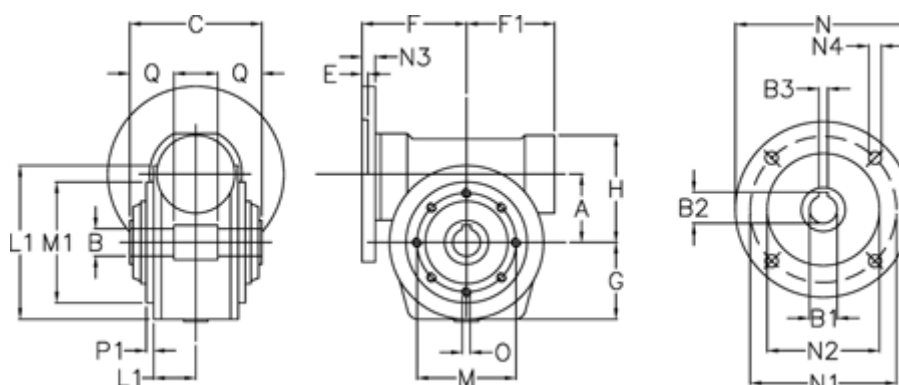

Article number: 3902210040755

Description: Worm gear
VF 210-P-40-160B5, without lubrication

Measures

A	= 210	F1	= 277	N1	= 300
B	= 90 H7	G	= 220	N2	= 250
B1 E7	= 42	H	= 330	N3	= 22
B2	= 45.3	L	= 350	N4	= 18
B3 H9	= 12	L1	= 125	O	= M16x30
C	= 260	M	= 300	P1	= 5
E	= 8	M1	= 250	Q	= 85
F	= 460	N	= 350		